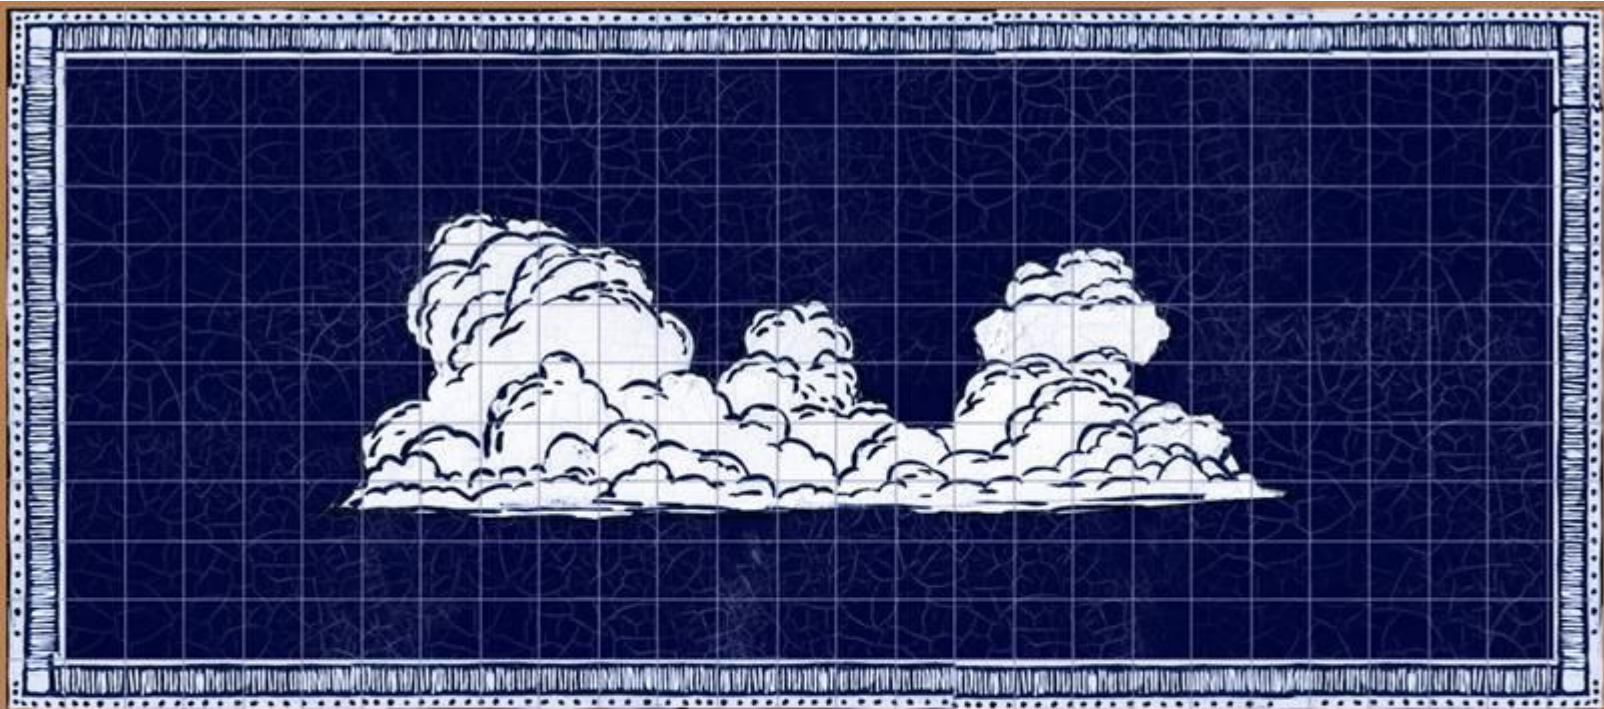

Artwork Proposal for Cornell Community Centre

Lower Level Mural

“A lush waterside garden, overflowing with opulent, fictitious flowers. This fantastical garden will be an striking display of forms, markings, groupings and textures.”

26'6" x 10'9"

Upper Level Mural

"A single cumulous cloud floating in a deep blue sky; a calm and tranquil scene."
26'6" x 11'8"

The preliminary paintings will be scaled up by approximately 500%. This illustration to the right shows how the brush strokes appear with a scale reference.