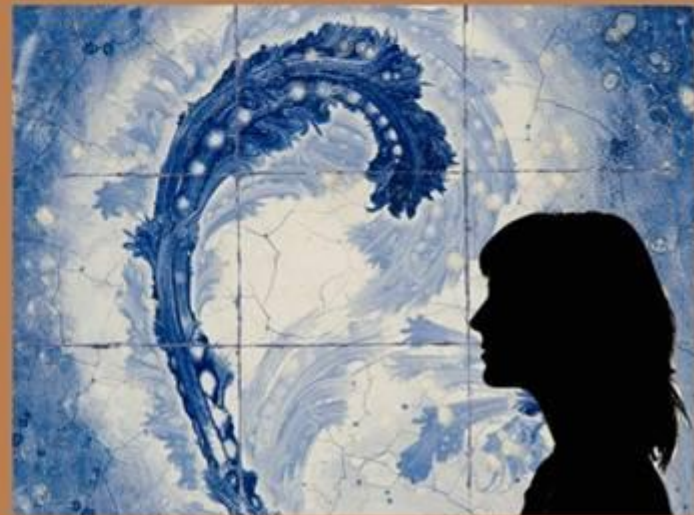

Artwork Proposal for Cornell Community Centre

Lower Level Mural

“A lush waterside garden, overflowing with opulent, fictitious flowers. This fantastical garden will be an striking display of forms, markings, groupings and textures.”

26'6" x 10'9"

Upper Level Mural

"A single cumulous cloud floating in a deep blue sky; a calm and tranquil scene."
26'6" x 11'8"

The preliminary paintings will be scaled up by approximately 500%. This illustration to the right shows how the brush strokes appear with a scale reference.

The illustration above shows one of the murals with another silhouette for comparison

The silhouettes of the garden and cloud will be harmonious, reinforcing the theme of reflection. While viewing one of the murals, the familiar silhouette will help to cue a memory of the other.