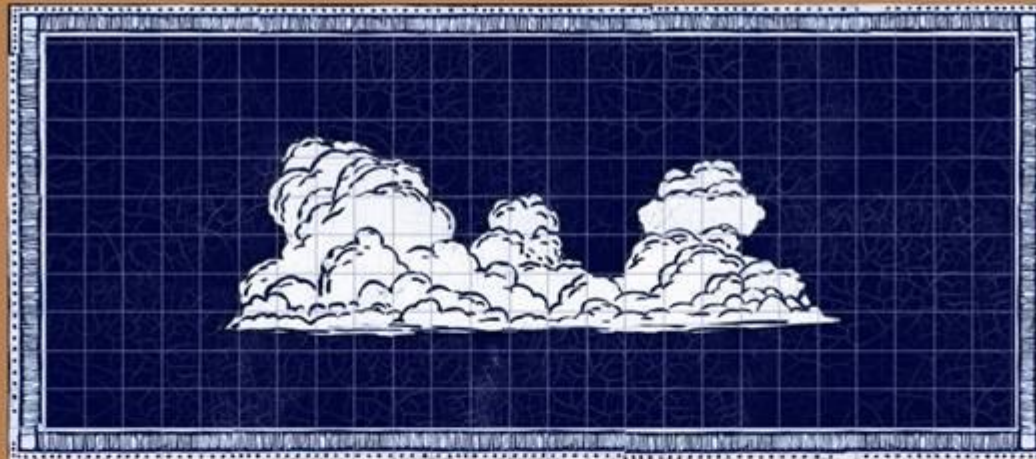

The silhouettes of the garden and cloud will be harmonious, reinforcing the theme of reflection. While viewing one of the murals, the familiar silhouette will help to cue a memory of the other.