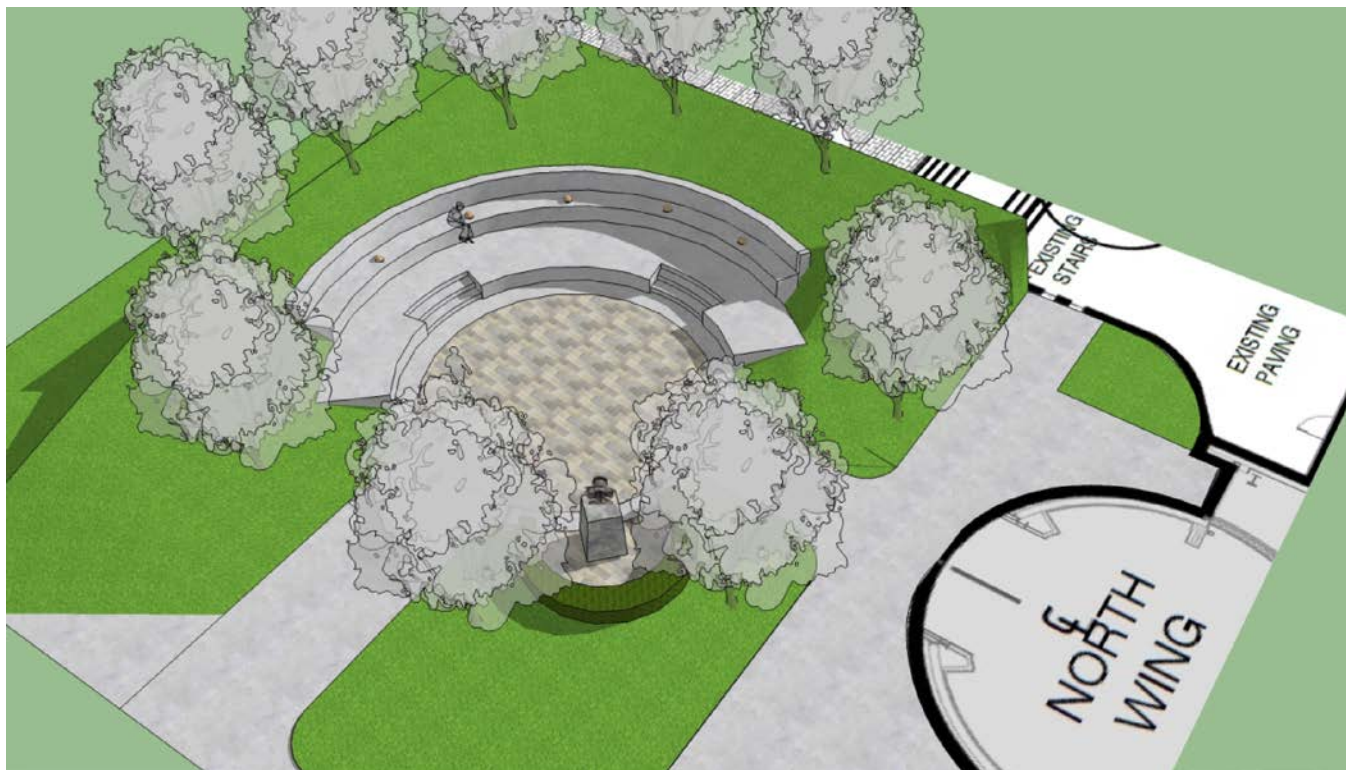

BUILDING MARKHAM'S
FUTURE TOGETHER