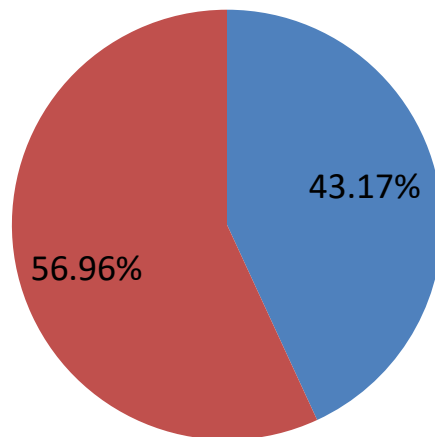

**Total Submissions = 461
(199 Yes | 262 No)**