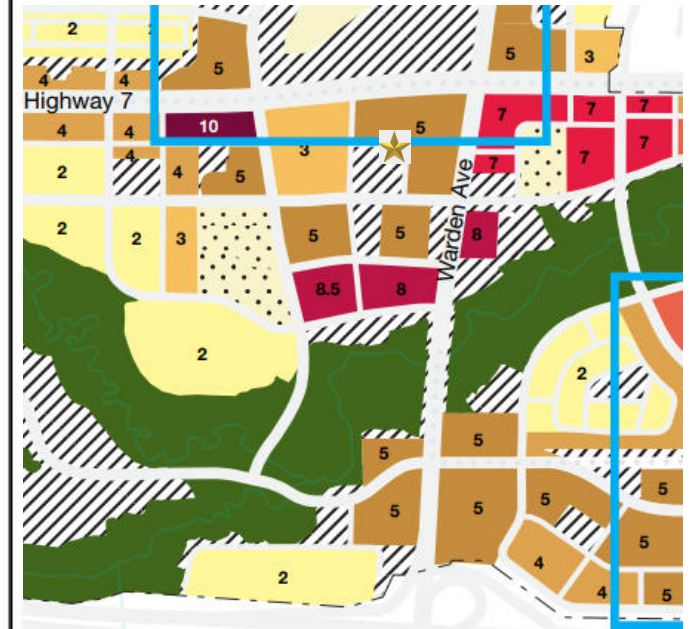

Height

Legend

Land Uses

Legend

Density (FSI)

Legend

Excerpt from Markham Centre Secondary Plan update - Recommended Development Concept, July 5, 2023 - Height, Land Uses, Density (FSI)

APPLICANT: Hilton Markham Suites Hotel Limited

FILE No. PLAN 20 128653

Proposed Development