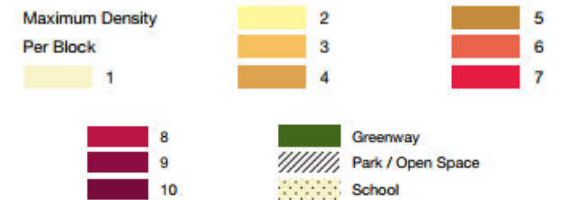

Height

Legend

Land Uses

Legend

Density (FSI)

Legend

Excerpt from Markham Centre Secondary Plan update - Recommended Development Concept, July 5, 2023 - Height, Land Uses, Density (FSI)

APPLICANT: Hilton Markham Suites Hotel Limited