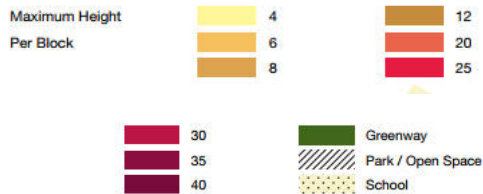

Height

Legend

Land Uses

Legend

Density (FSI)

Legend

Excerpt from Markham Centre Secondary Plan update - Recommended Development Concept, July 5, 2023 - Height, Land Uses, Density (FSI)

APPLICANT: Hilton Markham Suites Hotel Limited