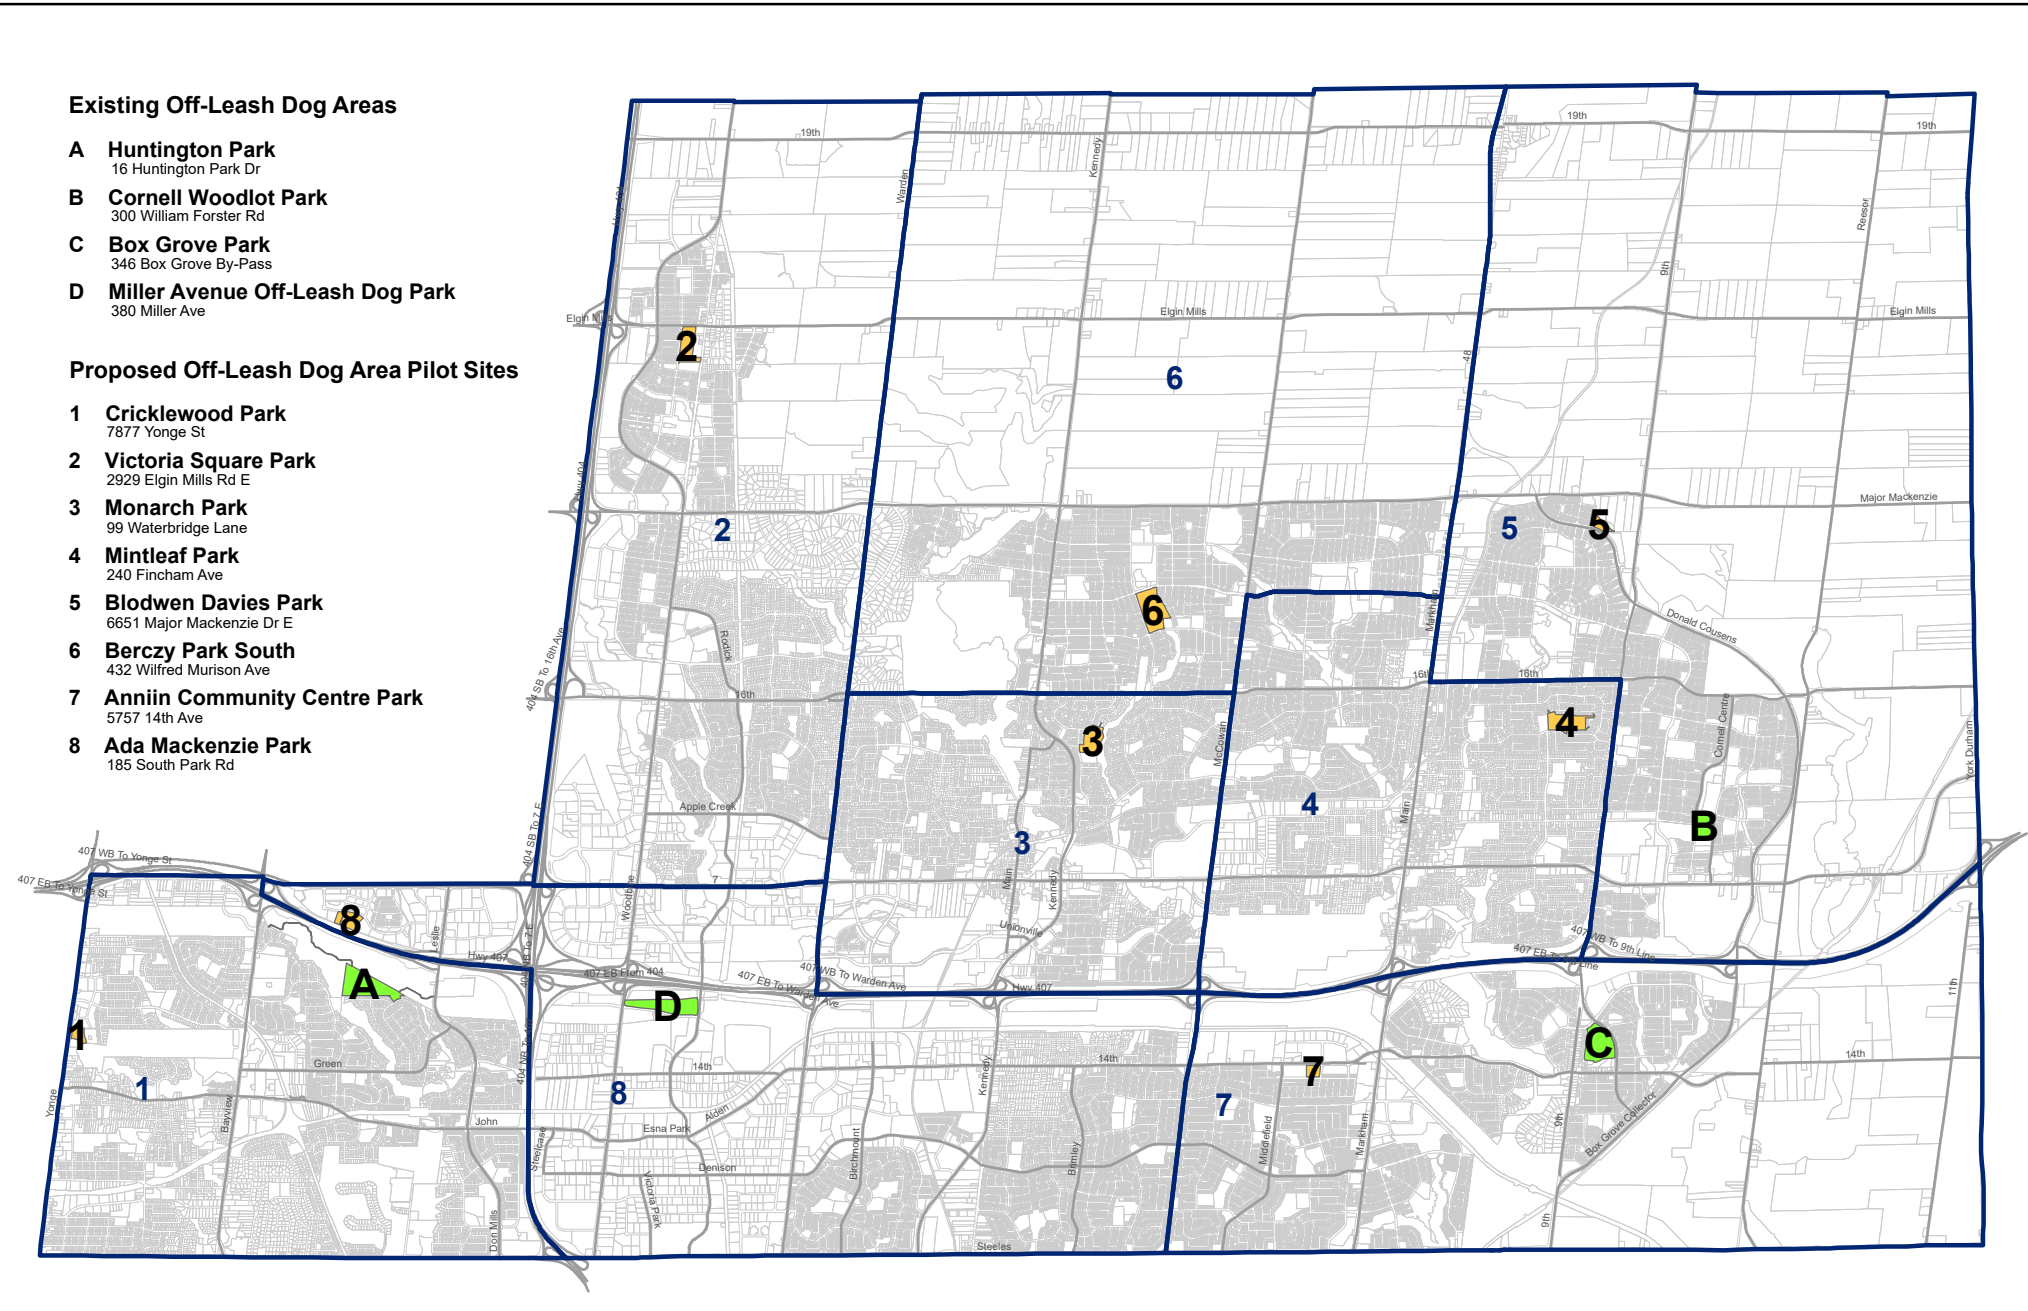

# Pop-Up Off-Leash Dog Area Pilot Program - City Wide Map

**Existing Off-Leash Dog Areas**

- A Huntington Park**  
16 Huntington Park Dr
- B Cornell Woodlot Park**  
300 William Forster Rd
- C Box Grove Park**  
346 Box Grove By-Pass
- D Miller Avenue Off-Leash Dog Park**  
380 Miller Ave

**Proposed Off-Leash Dog Area Pilot Sites**

- 1 Cricklewood Park**  
7877 Yonge St
- 2 Victoria Square Park**  
2929 Elgin Mills Rd E
- 3 Monarch Park**  
99 Waterbridge Lane
- 4 Mintleaf Park**  
240 Fincham Ave
- 5 Blodwen Davies Park**  
6651 Major Mackenzie Dr E
- 6 Berczy Park South**  
432 Wilfred Murison Ave
- 7 Anniin Community Centre Park**  
5757 14th Ave
- 8 Ada Mackenzie Park**  
185 South Park Rd

Ward
  Parcel
  Major Road
  Existing Off-Leash Area
  Proposed Off-Leash Area

0 1.5 3 6 Kilometers